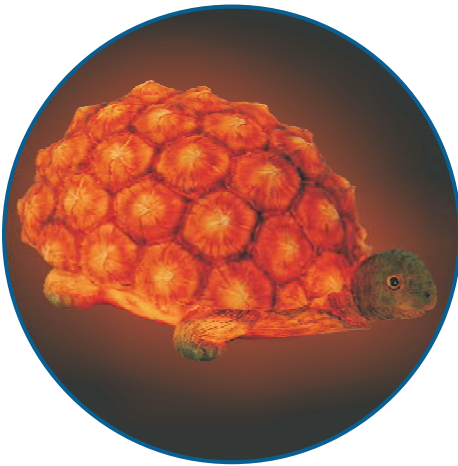

Totally Solar Powered • Auto-Light at Dusk • No Electrical Wiring Required • Stay Lit for Hours

Solar Pineapple Turtle • APL-76VPT

Solar Cauliflower Sheep • APL-76VCS

Solar Red Bell Pepper Cow • APL-76VPC

Whimsical, Hand-Painted Fruit & Veggie Solar Animals

Perfect for your lawn or garden!

Animal, vegetable or mineral... Who cares! However you classify them, you'll love these whimsical solar-powered fruit and veggie inspired animal garden sculptures. Choose from three styles: the Pineapple Turtle, Cauliflower Sheep or Red Bell Pepper Cow or buy all three. Each garden sculpture soaks up the sun's rays by day and then lights automatically at dusk staying lit for hours. Hand-painted and cast from UV and weather resistant resin, they're as durable as they are adorable and provide the perfect accent for your lawn, garden, outdoor patio or walkway.

Specifications:

Model No.	Construction Materials	Height	Length	Width	Weight	Storage Battery	Light Source
Pineapple Turtle - APL-76VPT	Hand-Painted Weather and UV Resistant Resin	6"	12"	7"	3.0 lbs	Solar Charged AA Ni-Cad	Bright-White LED
Cauliflower Sheep - APL-76VCS		9"	10"	7"	3.0 lbs		
Red Bell Pepper Cow - APL-76VPC		10"	10"	7"	3.0 lbs		