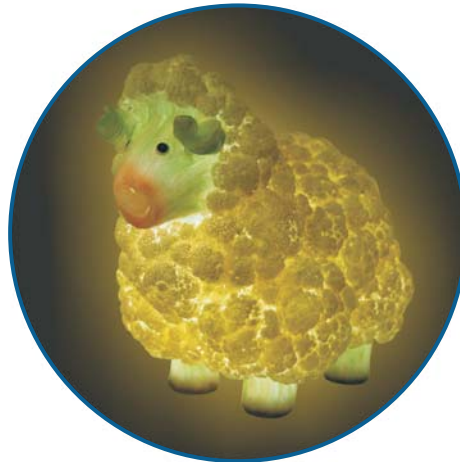

Totally Solar Powered • Auto-Light at Dusk • No Electrical Wiring Required • Stay Lit for Hours

Solar Pineapple Turtle • APL-76VPT

Solar Cauliflower Sheep • APL-76VCS

Solar Red Bell Pepper Cow • APL-76VPC

Whimsical, Hand-Painted Fruit & Veggie Solar Animals

Perfect for your lawn or garden!

Animal, vegetable or mineral... Who cares! However you classify them, you'll love these whimsical solar-powered fruit and veggie inspired animal garden sculptures. Choose from three styles: the Pineapple Turtle, Cauliflower Sheep or Red Bell Pepper Cow or buy all three. Each garden sculpture soaks up the sun's rays by day and then lights automatically at dusk staying lit for hours. Hand-painted and cast from UV and weather resistant resin, they're as durable as they are adorable and provide the perfect accent for your lawn, garden, outdoor patio or walkway.

Specifications:

Model No.	Construction Materials	Height	Length	Width	Weight	Storage Battery	Light Source
Pineapple Turtle - APL-76VPT	Hand-Painted Weather and UV Resistant Resin	6"	12"	7"	3.0 lbs	Solar Charged AA Ni-Cad	Bright-White LED
Cauliflower Sheep - APL-76VCS		9"	10"	7"	3.0 lbs		
Red Bell Pepper Cow - APL-76VPC		10"	10"	7"	3.0 lbs		