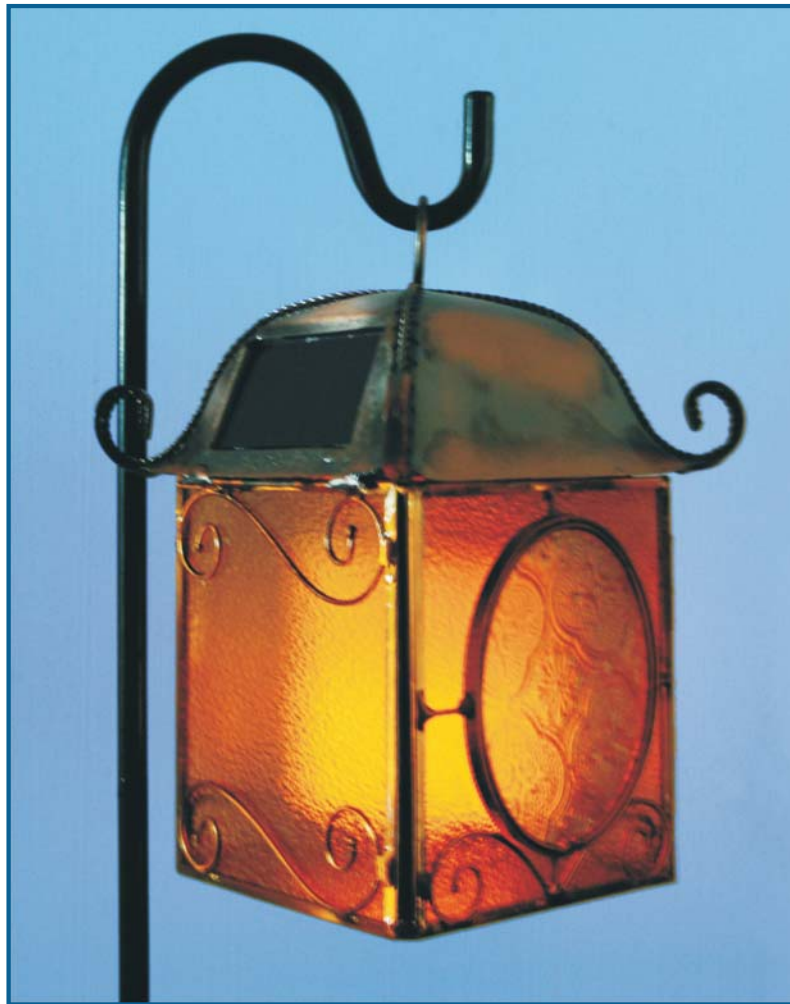

Totally Solar Powered • Auto-Light at Dusk • No Electrical Wiring Required • Stay Lit for Hours

Shepherd's Hook Garden Lantern • #APL-SH500

Sturdy Dual-Prong Base

Solar-Powered, Tiffany Style Glass
Shepherd's Hook Garden Lantern
Perfect for your lawn, garden, walkway or drive!

This truly lovely solar powered Shepherd's Hook Garden Lantern features an antique copper finish, Tiffany style amber glass and intricate metal scrolling making it the perfect accent for you lawn, garden, walkway, drive or garden party. The unique flicker-glow LED matches the beauty of real candle light without the messy drippings and risk of an open flame. And, the carriage style lantern can also be removed from the hook and placed on any flat surface or even used as a centerpiece for more intimate settings. Auto lights at dusk and stays lit for hours.

Specifications:

Model No.	Construction Materials	Lantern Dimensions	Pole Height	Weight	Storage Battery	Light Source
APL-SH500	metal and glass	7" h x 4" w x 3 3/4" d	31 1/2" (above ground)	1.6 lbs	Solar Charged AA Ni-Cad (1)	Flickering LED