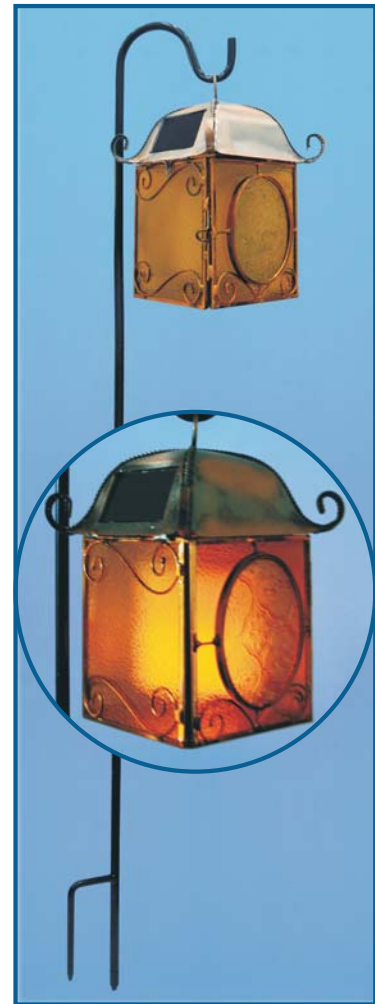

Totally Solar Powered • Auto-Light at Dusk • No Electrical Wiring Required • Stay Lit for Hours

Shepherd's Hook Garden Lantern • #APL-SH500

Sturdy Dual-Prong Base

Solar-Powered, Tiffany Style Glass
Shepherd's Hook Garden Lantern
Perfect for your lawn, garden, walkway or drive!

This truly lovely solar powered Shepherd's Hook Garden Lantern features an antique copper finish, Tiffany style amber glass and intricate metal scrolling making it the perfect accent for you lawn, garden, walkway, drive or garden party. The unique flicker-glow LED matches the beauty of real candle light without the messy drippings and risk of an open flame. And, the carriage style lantern can also be removed from the hook and placed on any flat surface or even used as a centerpiece for more intimate settings. Auto lights at dusk and stays lit for hours.

Specifications:

Model No.	Construction Materials	Lantern Dimensions	Pole Height	Weight	Storage Battery	Light Source
APL-SH500	metal and glass	7" h x 4" w x 3 3/4" d	31 1/2" (above ground)	1.6 lbs	Solar Charged AA Ni-Cad (1)	Flickering LED